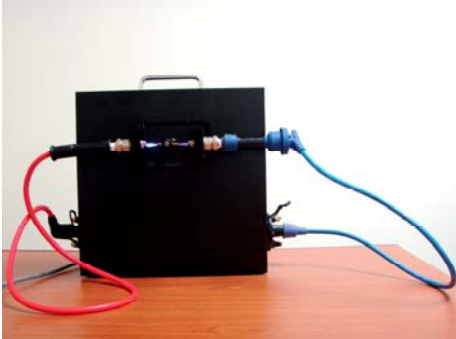

BEST I Cable has the strongest ignition spark energy among various ignition systems

**BEST I Cable** vs. **Typical OEM Cable**

**BEST SPARK INNOVATION (BSI)**  
**BEST I - Ultra Power Ignition Leads**  
The Ultimate Spark Ever - Stronger Spark Energy & Faster Electric Transmission

---

**BEST I Cable** vs. **Typical Racing Cable**  
without grounding wire

**Typical Racing Cable** vs. **BEST I Cable**  
with grounding wire

**BEST I Cable** vs. **Typical Coil-on-Plug**

BEST SPARK INNOVATION (BSI)  
BEST I - Ultra Power Ignition Leads  
The Ultimate Spark Ever - Stronger Spark Energy & Faster Electric Transmission