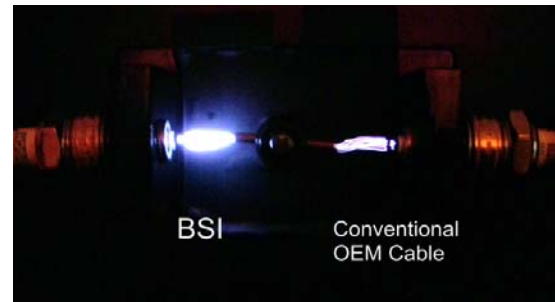

BEST SPARK INNOVATION (BSI)  
BEST I - Ultra Power Ignition Leads  
The Ultimate Spark Ever - Stronger Spark Energy & Faster Electric Transmission

---

TM

**Ignition Spark Energy Comparison for Motor Cars:**

BEST I Cable has the strongest ignition spark energy among various ignition systems

**BEST I Cable** vs. **Typical OEM Cable**

**BEST SPARK INNOVATION (BSI)**  
**BEST I - Ultra Power Ignition Leads**  
The Ultimate Spark Ever - Stronger Spark Energy & Faster Electric Transmission