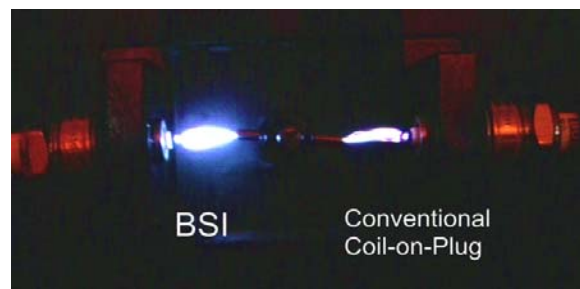

---

**BEST I Cable** vs. **Typical Racing Cable**  
without grounding wire

**Typical Racing Cable** vs. **BEST I Cable**  
with grounding wire

**BEST I Cable** vs. **Typical Coil-on-Plug**

BEST SPARK INNOVATION (BSI)  
BEST I - Ultra Power Ignition Leads  
The Ultimate Spark Ever - Stronger Spark Energy & Faster Electric Transmission