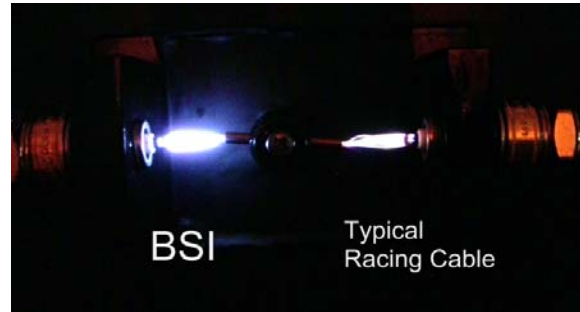

BEST I Cable has the strongest ignition spark energy among various ignition systems

**BEST I Cable** vs. **Typical OEM Cable**

**BEST SPARK INNOVATION (BSI)**  
**BEST I - Ultra Power Ignition Leads**  
The Ultimate Spark Ever - Stronger Spark Energy & Faster Electric Transmission

---

**BEST I Cable** vs. **Typical Racing Cable**  
without grounding wire

**Typical Racing Cable** vs. **BEST I Cable**  
with grounding wire

**BEST I Cable** vs. **Typical Coil-on-Plug**

BEST SPARK INNOVATION (BSI)  
BEST I - Ultra Power Ignition Leads  
The Ultimate Spark Ever - Stronger Spark Energy & Faster Electric Transmission